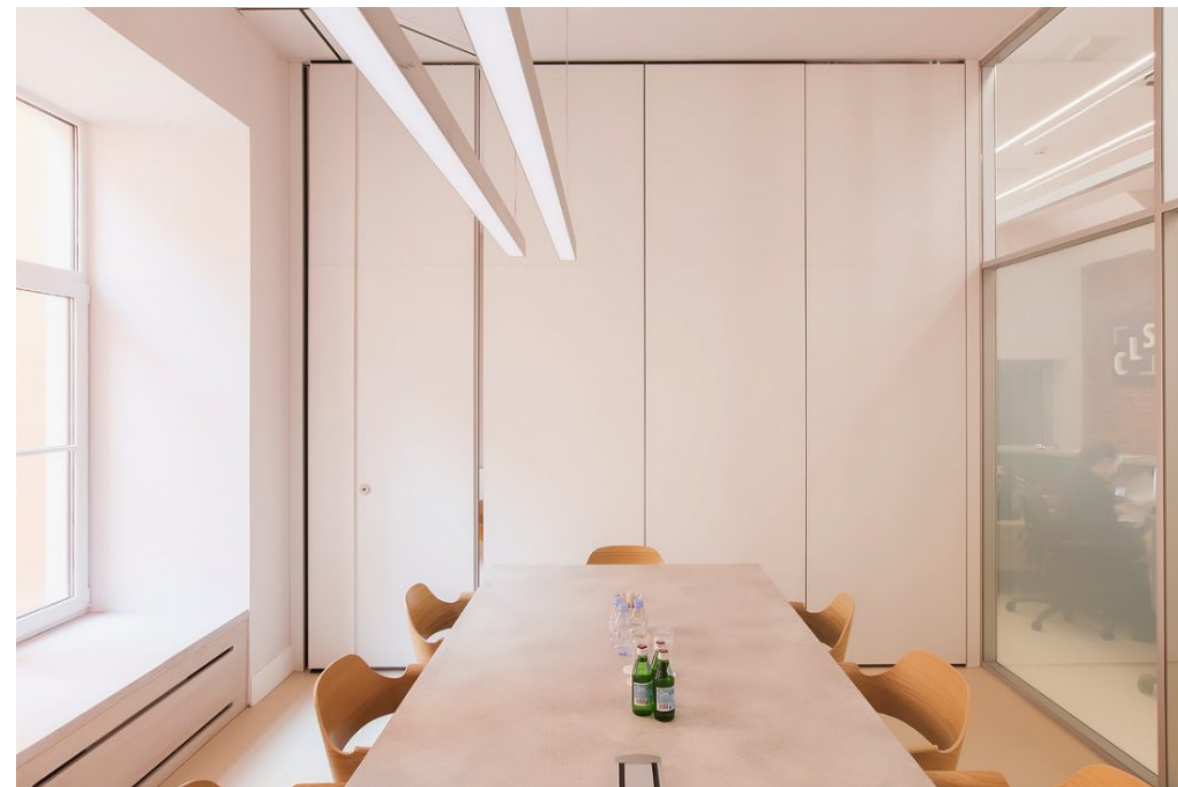

Palace 90

Click the images to view more details about our mobile wall projects globally. Want to know more about our solutions? We will gladly assist you.

V.M.A. Paneelwanden
Burg D Kooimanweg 781
1444CC Purmerend

Contactgegevens
info@paneelwand.com
+31 (0) 299 68 39 99
WWW.PANEELWAND.COM